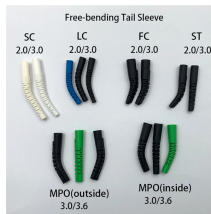

T-shaped cable tray horizontal elbow

T-shaped cable tray horizontal elbow

It is designed for mechanical support and strain relief in long runs of cable and creates a smooth gradual bend for cable. Rail and stringer material is 16 ga steel tubing.

Horizontal elbows provide directional transitions in cable tray systems, with 4"-7" rail heights, 6"-36" widths, and 12"-36" radii. Available in ladder and solid bottom aluminum designs.

Fitting and accessories. with the same or different width of the cable run. All fittings are available in sizes and types corresponding to the straight cable tray sections. These fitting are including: elbow, ...

Cope I-BEAM horizontal bend for cable tray systems. Compatible with NEMA Classes 12B, 12C, 20A, 20B, 20C, and higher.

Atkore Channel supports single branches of power or multiconductor control cable or instrument tubing. Ideal for communication, fire alarm, or call station and clock cabling. All elbows are supplied with one ...

Shop for Cable Tray - Bends at Rexel 90° Horizontal Elbow, Aluminum, 12" Bend Radius, Use with 12" Wide Cable Tray

A cable tray elbow. Usage: is used to complete the whole project as it is one of the cable tray accessories, that make the cable go through all available space easily as it can go from path to ...