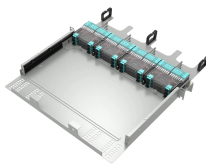

Nintendo's annual profit surged 52% in the last fiscal year, lifted by solid sales of its Switch 2 machines and software, the company announced Friday. The Japanese video-game company ...