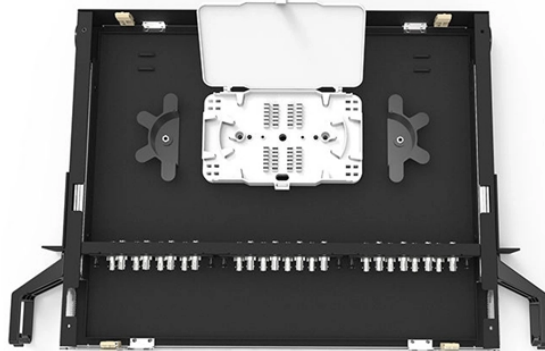

Swiss After-Sales Service Core Switch 10G

Swiss After-Sales Service Core Switch 10G

Find the top 24-port 10GbE switches in 2025, reviewed by management type, PoE support, noise levels, and budget. Make an informed choice for high-speed networking.

Find phone numbers and general or booking-related assistance here.

The Edgecore ECS5500-12P switch is a 10G Ethernet access switch with 8 x 10GBASE-T ports and 2 x 10G SFP+/2 x 10GBASE-T as uplink ports. The switch is ideal for SMB networks as a core switch.

Powered by the H3C COMWARE 7 network operating system, the S10500X-G offers a comprehensive set of features tailored to both campus and data center environments, providing a secure and flexible ...

The ICS-G7528A Series full Gigabit backbone switches are equipped with 24 Gigabit Ethernet ports plus up to 4 10 Gigabit Ethernet ports, making them ideal for large-scale industrial networks.