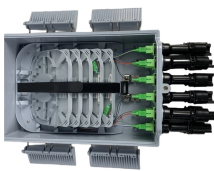

With over 20 million enclosures deployed and more than 50 years of innovation, Charles is the communications industry's go-to source for enclosed solutions. Combining a consultative approach ...