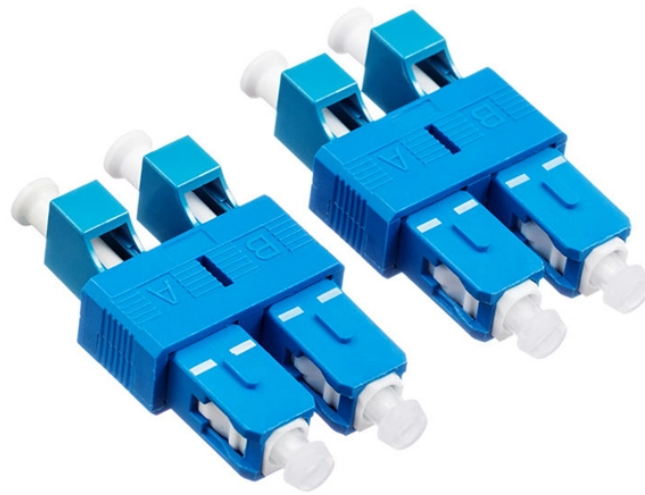

Swedish Exported Communication Power Supply Cabinet 10kW CIF Price

Overview

Commercial Electrical Installation Cost Calculator Estimate your commercial electrical installation costs with our easy calculator. This article shares four field-proven configurations—from compact 5 kW setups to 10 kW off-grid cabinets—highlighting design rationale, commissioning notes, and the business impact typical in the region. HJ Network was established in 2002, with Group Headquarter in Shanghai of China, covers area. The Juba Solar Power Station is a proposed 20 MW (27,000 hp) in. The solar farm will have an attached rated. The Base Station Energy Cabinet is a fully enclosed, weather-resistant telecom energy cabinet designed to provide reliable power distribution and battery backup for outdoor communication networks. Designed, tested and compliant with the highest industry operating standards, Alpha outdoor enclosures are equipped with control systems that maintain. With over 20 million enclosures deployed and more than 50 years of innovation, Charles is the communications industry's go-to source for enclosed solutions. When are statistics updated?