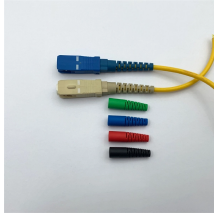

Sunshading measures for cable trays

Your Microsoft account dashboard is where you can manage your personal information and security settings, keep tabs on your subscriptions and order history, and manage your payment and billing ...