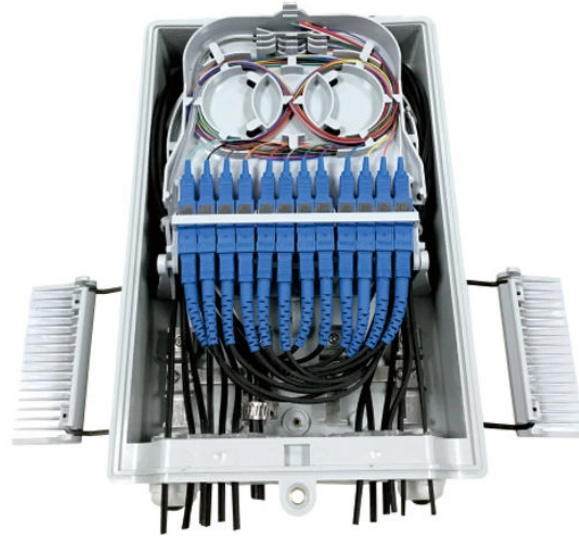

## Sudan 2 5G optical module

## Sudan 2 5G optical module

The 2.5GBASE-SX SFP transceiver supports up to 300m link lengths over multimode fiber (MMF) using a wavelength of 850nm via a LC connector. This transceiver is compliant with SFP MSA(INF-8074i), ...

Below, ETU-LINK will list the 2.5G SFP Gigabit optical modules. At present, the 2.5G optical modules supplied by ETU-LINK are divided into three types: single fiber, dual fiber, and CWDM.

The 2.5GBASE-SR SFP Optical Transceiver Module is a high ...

The SFP transceivers are high performance, cost effective modules supporting dual data-rate of 2.488Gbps and 300m transmission distance with MMF. The transceiver consists of three sections: a ...

The 2.5GBASE-SR SFP Optical Transceiver Module is a high-performance small form-factor pluggable SFP module for 2.5Gb/s serial optical data communications such as SDH STM-16 I ...