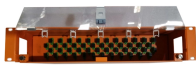

Shop LED strip light holders with flexible installation. Explore transparent clips, aluminum channels, and mounting solutions.

The Lithonia Lighting 36 in. Chain Hanger for Strip- and Wrap Lights features ...

In this category you can find LED strip trays and other LED strip parts.

Griplock Systems provides unmatched flexibility, strength, and ease of installation for managing and supporting electrical cables in any commercial setting.