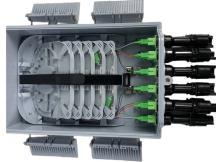

GUBX terminal and junction boxes are manufactured from stainless steel, offering excellent corrosion resistance and mechanical strength for use in challenging environments. With a wide range of ...

Our explosion protection Ex enclosures and equipment are comprehensive and widely configurable. Reliable in use and convenient to install, their overall quality provides cost efficiency, and most of all, ...