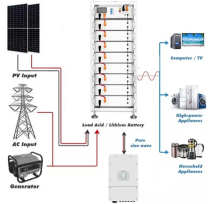

The standard service entrance section is usually built to serve the Customer with heavy electrical supply needs, and is available with service main switch or breaker ratings from 200 amperes through 3000 ...