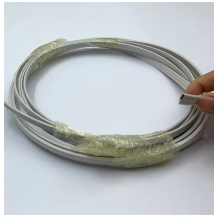

Stainless steel rainproof elbow cable tray

Stainless steel rainproof elbow cable tray

Buy Metal Online at Metals Depot - America's Metal Superstore! Largest selection of Steel, Aluminum, Stainless and Brass at Wholesale Prices ... Delivered Anywhere!

Stainless steel is an alloy composed of iron and at least 10.5% chromium for corrosion resistance and durability. The chromium reacts with oxygen to form a thin, stable oxide layer that ...

Designed with electro-zinc resistance, these wire mesh cable trays are protected from weather and chemical corrosion; allowing you to professionally route various cables and safeguard them with ...

Our cable trays are made of first-class stainless steel (AISI 316 and AISI 304) that prevents corrosion and ensures a good level of resistance. Cable trays from SILTEC are available with a length of 3000 ...

Explore the five main types of stainless steel. Learn about their unique properties, grades, and applications in various industries.

SFSP manufactures a wide range of products capable of providing the characteristics which respond to the proposed application, along with quality of assembly, speed of installation, and cost-saving cable ...