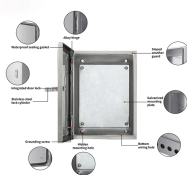

Stainless steel cable trays are increasingly integrated with cable monitoring systems, fire-resistant coatings, and modular designs that make expansion or re-routing seamless.

Thanks to its non-enclosed design and the use of corrosion-resistant steel or stainless steel wire, which is additionally resistant to all common cleaning agents, our Wire-tray Trunking can be cleaned easily ...

Stainless Steel Cable Tray Lifespan and Maintenance Guide Stainless steel cable trays are the premium choice for demanding environments where corrosion resistance, structural integrity, ...

In contrast, stainless cable trays bridges in 316L and 2205 retain mechanical integrity for decades without protective coatings. Their corrosion ...

Splice plates shall be manufactured of high strength steel and be secured with 8 nuts and bolts per plate. The resistance of fixed splice connections between an adjacent section of tray shall not exceed ...

For consistency with the corrosion resistance of accessories and cable trays, and minimise corrosion breaking lines due to the galvanic couple, we recommend the following assemblies:

Achieve a clean, professional cable management system with the Kable Kontrol® Stainless Steel Cable Tray Straight Sections. Constructed from high-quality 304 stainless steel with a chrome finish, these ...