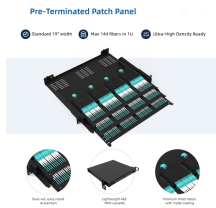

Spectrometer Blade

Spectrometer Blade

Microtome blade, disposable, diamond-finish, ceramic coated, high profile 76mm x 14mm x 0.43mm, 35 degree cutting angle, Ideal for tough applications, fits all microtome blade holders, 50/pack. More lab ...