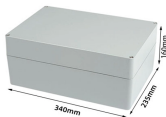

Bruker offers a wide range of consumables and accessories designed to achieve optimal analytical and imaging results with your Bruker instrument. Many of these are available at our online shops below.