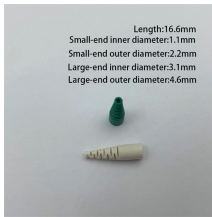

mization the cornerstone of our work. We'll build your own bespoke distribution box according to your requirements. Choose model, dimensions, input, outputs, metering devices and safety switches. ...