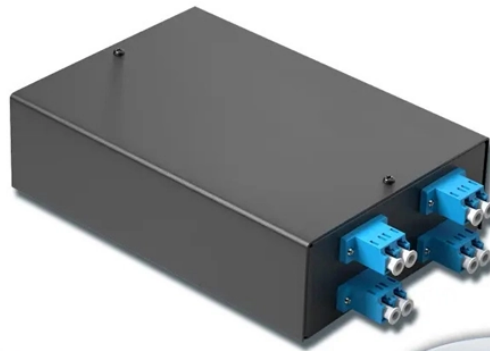

## South Asia Intelligent Distribution Box Brand

4-port 8-core LC wall-mounted fiber terminal box (empty frame)

Surface painted      Scientific plate fiber      Cold-rolled steel plate

Lifetime quality assurance

The company's intelligent rack PDUs are built to reliably and efficiently distribute power to all devices. Operators can meter at the inlet, which provides a view of power usage and capacity ...

The company's intelligent rack PDUs are built to reliably and efficiently distribute power to all devices. Operators can meter at the inlet, which ...