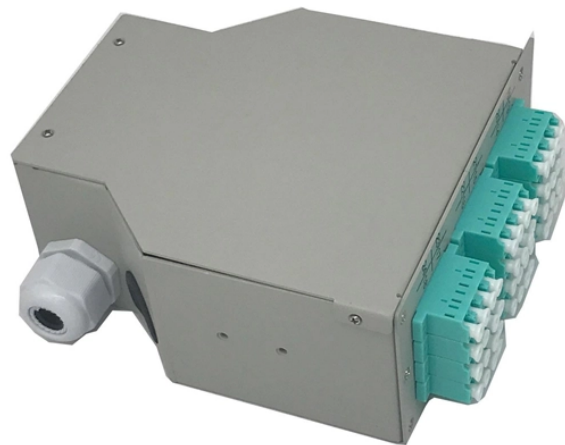

Sockets installed on the distribution box

Sockets installed on the distribution box

Install the industrial socket outlet unit at the required position. Lay PVC conduit from the Distribution Board to the receptacle position. The conduits can be embedded into the wall structure and or lay ...

SAFE AND RELIABLE: This power outlet box comes with 4 NEMA 5-20 IP44 ...

SAFE AND RELIABLE: This power outlet box comes with 4 NEMA 5-20 IP44 waterproof sockets. Each socket is protected by a circuit breaker to ensure the safety of the electrical equipment used in each ...

Additional sockets can be connected quickly by adding a mixed cord (RJ 45-stripped) between the box and the RJ 45 socket, or by adding an RJ 45 only cord for an even quicker solution.

Yueqing Beigang Industrial Socket Distribution Box is an electrical distribution device that adopts a plug-in method, which is more convenient and practical than traditional terminal wiring. The built-in circuit ...