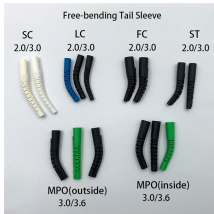

Multiple socket GSG is manufactured of impact-resistant material (rubber) to handle extra harsh environments. GARO''s multiple socket for 1- and 3-phase operation. The multiple sockets are ...

Discover equipped or empty socket and fuse box solutions for industrial, construction, and workshop use. Built for safety and durability!

SPS Combined Socket Distribution Box Series:SPS
Material:Polycarbonate IP Rating:IP66 NEMA
Rating:4X Color:Light Grey Application:Outdoor

Browse power distribution boxes with circuit breaker protection and multiple outlet configurations. Shop durable solutions for construction and emergency use.