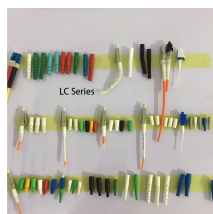

CommScope engineers and manufactures a complete line of high quality fiber pigtails