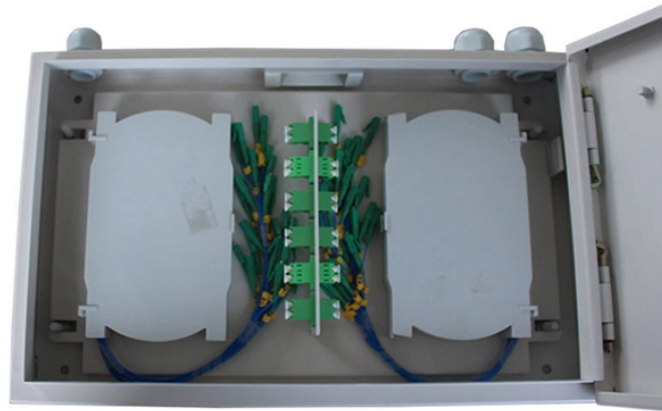

Single-mode optical module brands