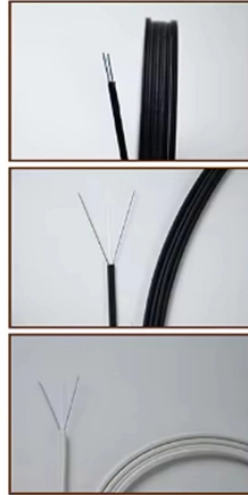

Singapore Metal Cap Junction Box

Singapore Metal Cap Junction Box

16 & 14 gauge Type 304 / 316L stainless steel.

Find a huge range of Junction Box Metal Enclosures at element14 Singapore. We stock a wide range of Metal Enclosures, such as Small, Instrument, Electrical / Industrial & Wall Mount Metal Enclosures ...