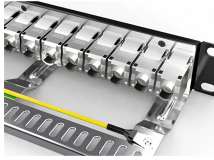

Singapore Metal Cap Junction Box

Singapore Metal Cap Junction Box

16 & 14 gauge Type 304 / 316L stainless steel.

Find a huge range of Junction Box Metal Enclosures at element14 Singapore. We stock a wide range of Metal Enclosures, such as Small, Instrument, Electrical / Industrial & Wall Mount Metal Enclosures ...