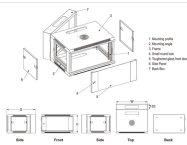

## Side mounting ears of the distribution box

PDU Cables offers a variety of options that facilitate elevated mounting positions including beam and pedestal clamps, mounting bolts, brackets and mounting ears attached through the backs of boxes.

Break off plaster ears offer depth adjustment, allowing the receptacle to sit flush with the wall surface even when the box is slightly recessed. The ears contribute to grounding continuity in ...