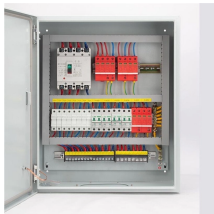

## Side-down funnel-shaped cable tray

Tool for dimensioning and calculating cable trays, according to the requirements of your project. You can easily obtain bills of materials, with all its accessories.

The formed part expands or redirects the usable cross-section so that cable bundles can exit the tray in a controlled manner. Depending on the design, it serves as a classic outlet funnel, as a branch piece, ...