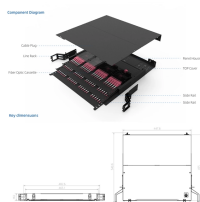

By isolating the cold aisle, containment reduces unintended mixing of cold supply air with hot exhaust air, maintaining uniform, predictable temperatures across all racks.

Cool Shield™ products provide customers with versatile, turnkey aisle containment systems for new or existing critical spaces. Our offerings range from a single row in a server room to entire data center ...