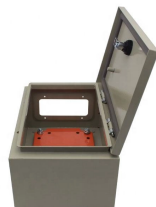

Separate cable tray type

Separate cable tray type

Cable tray installed in a hazardous location must contain only those cables that are appropriate for this type of environment as defined in Chapter 5 of the NEC.

Explore various cable tray types and sizes for electrical installations. Learn about ladder, perforated, solid-bottom, wire mesh, and channel trays in this complete guide.

In this article, we'll explore the most common types of cable trays, their advantages, and the cable tray sizes available to help you choose the right one for your project.

Cable trays are components of support systems for power and communications cables and wires. A cable tray system supports and protects both power and signal cables and facilitates ...

Discover the essential guide to cable tray systems. Learn about ladder, trough, and wire mesh types, key components, and expert installation tips for safe and organized cable management.