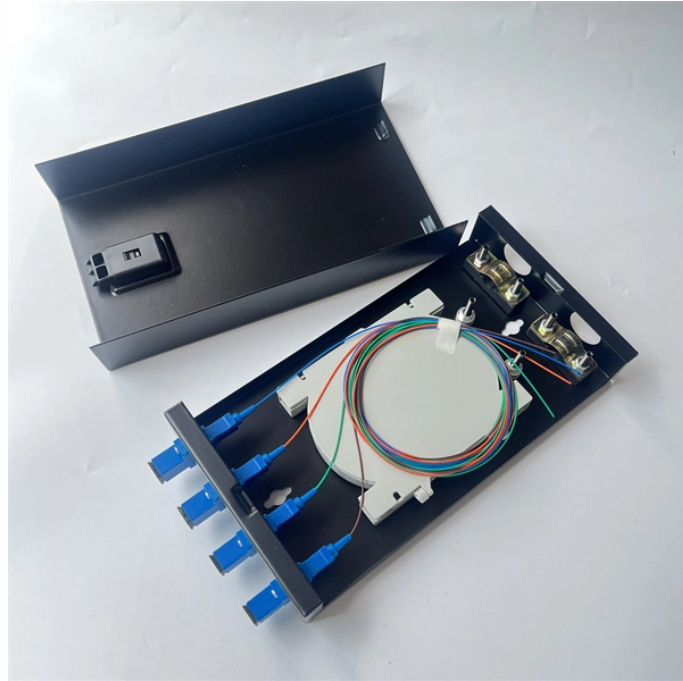

## Overview

This Instruction provides guidance and requirements for the approval and installation of wire line and optical fiber distribution systems used to protect unencrypted, National security information (NSI) through areas of lesser classification or control. distribution in a single convenient enclosure. Each door includes a 3/4" high door slot, a five (5) pin cylinder cam lock with two (2) keys and is hinged horizontally at the bottom. Alternative. This memorandum promulgates Version 1. 5 of the Technical Specification for Construction and Management of Sensitive Compartmented Information Facilities to the Intelligence Community, which replaces Version 1. 4 (Ref A), effective immediately. They have ample wiring space, IP65 protection level, and are available in 7 different specifications. EKDB10 Series IP65 Waterproof Distribution Box is an advanced. American Products' Telecommunication Pedestals are engineered to support today's converged telecom and CATV networks with rugged, space-efficient housings designed for long-term outdoor performance. Available in single-bay and dual-bay configurations, these steel pedestals provide secure, clearly. The Committee on National Security Systems (CNSS) issues this Instruction pursuant to its authority under

## Security Distribution Box Model Specifications and Dimensions

	<p>These boxes offer ample wiring space and boast an IP65 protection level, making them ideal for various indoor and outdoor applications. Available in 7 different specifications [4 to 39 positions], they are ...</p>
---	--

The Vertiv™ NetSure™ External Distribution Box (EDB) offers both DC distribution and fiber distribution in a single convenient enclosure to meet your macro base station needs at 5G cell sites.

Salsbury 2400 series data distribution system aluminum boxes have 1/4" thick extruded aluminum doors with a durable powder coated aluminum finish. Each door includes a 3/4" high door slot, a five (5) pin ...