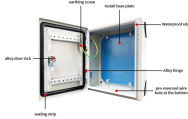

Safety railings and cable trays

Safety railings and cable trays

Streamline cable management with our cable trays and fittings. Browse our selection for reliable, durable options tailored to your project requirements.

Our cable trays are made of first-class stainless steel (AISI 316 and AISI 304) that prevents corrosion and ensures a good level of resistance. Cable trays from SILTEC are available with a length of 3000 ...

Selecting the right tray helps improve safety, heat dissipation, cable life, and ease of maintenance across industrial and commercial projects. Below are the top 7 types of cable trays and ...

Explore sheet steel and wire mesh cable tray for robust cable management. Ideal for various environments, ensuring safety, efficiency, and durability.

Explore the one-stop shop for innovative, fast, and dependable cable management systems including wire mesh tray, ladder cable tray, prefab assemblies, fasteners, and assemblies.

Safety Rail Source® is the industry leader in OSHA compliant fall protection solutions for roof edges, skylights, roof hatches, ladders and more.