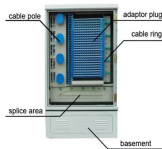

We offer high-quality SC connectors designed for dependable, low-loss performance in data centers, telecom, and enterprise environments.