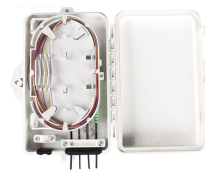

Huawei Switch S7706 PoE (02115713)
ES1BS7706SP0 is the Huawei S7706 PoE ...

Huawei S7706 switch and S7700 series datasheet,
10k+ original new inventory, 3-5days global
delivery, 1 year warranty, 8-year gold supplier.

Huawei Switch S7706 PoE (02115713)
ES1BS7706SP0 is the Huawei S7706 PoE Assembly
Chassis. The S7700 series switches (S7700 for
short) are high-end smart routing switches
designed for next ...

Official warranty and support by Huawei
authorized reseller, S7706 price up to 70% off,
Huawei full range network products.

The S7700 series is available in three models:
S7703/S7703-PoE, S7706/S7706-PoE, and S7712.
The switching capacity and port density of all
three models are expandable. The S7700 is based
on a ...

The Huawei CloudEngine S7706 is a high-density
modular chassis switch designed for enterprise-
scale networks. The price includes only the 1 x
integrated chassis, and all additional components,
such as ...