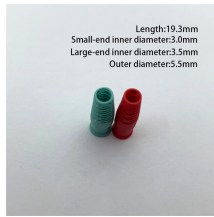

The Huawei CloudEngine S7706 is a high-density modular chassis switch ...

Huawei S7706 Switch is widely used in campus networks and data centre core/aggregation nodes to offer advanced control over wireless, voice, video and data convergence networks.