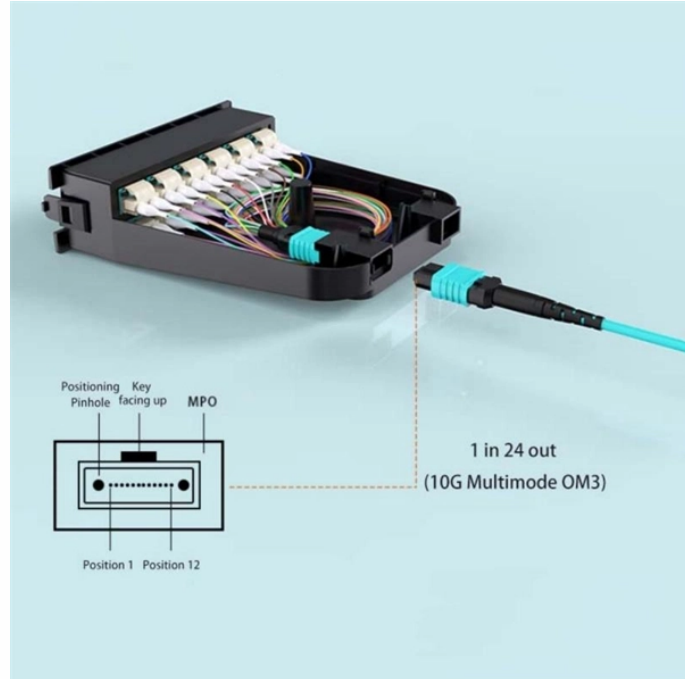

Rwanda QSFP28 Optical Module 800G

Rwanda QSFP28 Optical Module 800G

Provides an overview of Rwanda, including key dates and facts about this east African country.

Rwanda is a relative small landlocked, hilly country in Central Africa, located south of the Equator and east of Lake Kivu, one of the African Great Lakes. It is bordered by Burundi, the Democratic Republic ...

Equipment equipped with QSFP-DD ports supports backward compatibility with existing QSFP+, QSFP28, and QSFP56 modules. This feature ...

Rwanda, officially the Republic of Rwanda, is a landlocked country in East Africa. Known as the "Land of a Thousand Hills" for its high elevation and rolling terrain, its geography is dominated by ...

The 800GBASE-DR8 OSFP Optical Transceiver Module is designed for 800GBASE Ethernet throughput up to 500m over singlemode fiber (SMF) with MPO-16 connectors. This ...

The QSFP28 (Quad Small Form-Factor Pluggable 28) transceiver is a compact optical module designed for high-speed data communication at 100 Gbit/s. The “28” designation refers to the ...