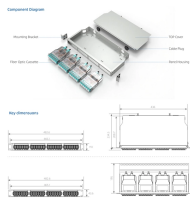

Patch panel 48Ports 72,000 RWF Add to cart Add to wishlist Compare Quick View

Patch Panel UTP 24 ports RJ45 cat. 6 Solid and resistant terminations for copper cabling featuring connectors with gold contacts from a minimum of 3 mm 50 micro-inches