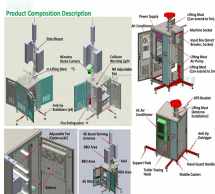

Networking firm Arista is developing liquid-cooled switches and racks. As reported by NetworkWorld and Converge Digest, the company outlined its plans at the recent Hot Interconnects ...