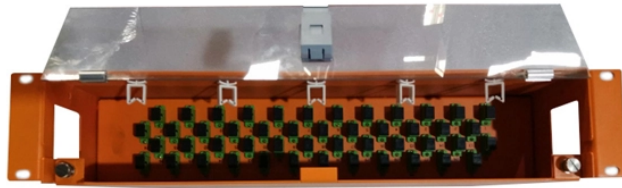

Romania RoHS Optical Line Terminal QSFP-DD

Romania RoHS Optical Line Terminal QSFP-DD

Romania is a country in southeastern Europe whose national capital is Bucharest.

QSFP-DD cages are fully backwards compatible, providing an upgrade path from existing QSFP solutions - allowing an economical path to upgrade to 112G operations.

QSFP-DD Interconnect System enables faceplate density equal to the current 2x1 QSFP form factor, but with 8-lane ports. In other words, a total of 256 differential pairs with 32 ports delivers double-lane ...

It provides a QSFP-DD-to-QSFP-DD copper direct-attach solution. They are suitable for very short links and offer a cost-effective way to establish a 400-Gigabit link between QSFP-400G ports of ...

In 1940, Romania allied with the Axis powers and participated in the 1941 German invasion of the USSR. Three years later, overrun by the Soviets, Romania signed an armistice. The post-war Soviet ...