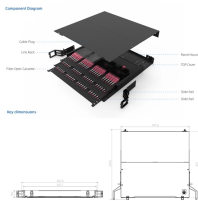

NF-RR01 with a built-in polarizing filter is minimally affected by reflected light from the surface of glass or film. NF-RB02 (Side ON) with narrow view design is also available. Please select based on the ...