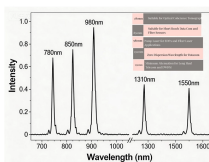

In the retroreflective mode, a light path is established between the sensor and a special reflector. A target is detected when it breaks the light beam. Typical retroreflective sensors provide a longer ...