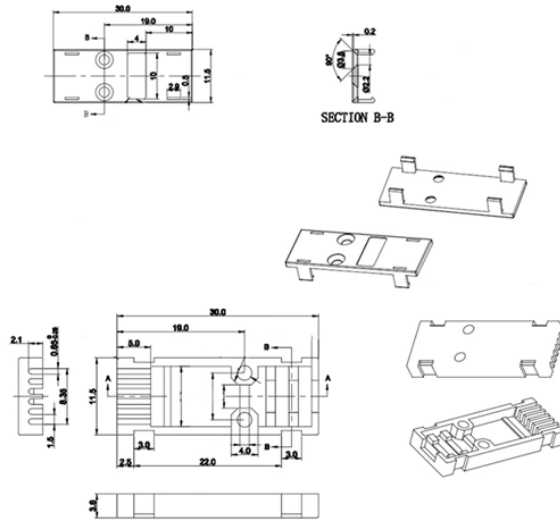

## Required dimensions for the distribution box

## Required dimensions for the distribution box

Linkwell offers a wide range of electrical box dimensions, so you can always find the right fit for your industrial or commercial project. Tip: Always measure your space before you install your box.

Amphenol LTW's distribution boxes facilitate efficient cable management, easy installation with pre-wired configuration, and provides a centralized distribution point for M8 and M12 connectors.

In this guide, we will delve into the various dimensions of septic distribution boxes, including standard sizes, material considerations, and factors influencing their design.