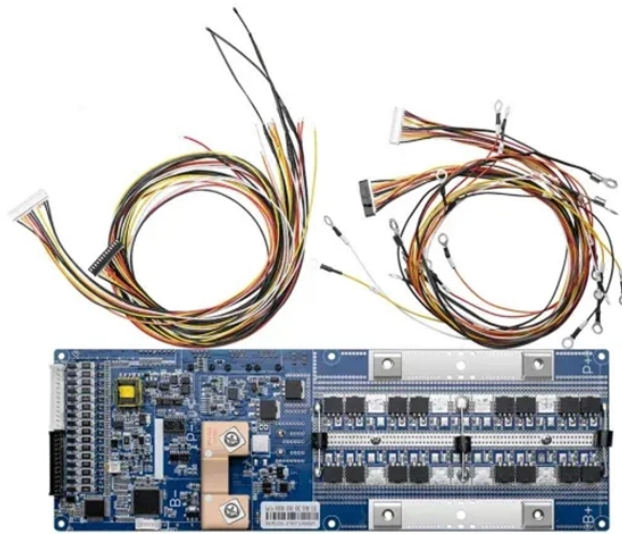

# Replacing the battery cells for the EXFO optical time domain reflectometer

## Overview

We will try our best to solve it for you Fits the following devices  
 FTB-2,FTB-500,FTB-1v2-PRO-HPDC,FTB-2-PRO,FTB-4-PRO,MAX-890Q,FTB-200  
 Replaces the following products XW-EX011,NH2054EX,XW-EX007,GP-2090  
 Battery Parameters : Voltage:14. 40Wh Type:Li-ion Size:. Power your fiber  
 optic testing equipment with our professional-grade EXFO OTDR batteries.  
 Designed for telecommunications, fiber optic installation, network  
 maintenance, and field testing applications, our replacement power solutions  
 deliver reliable performance across various EXFO optical. Introducing the  
 Optical Time Domain Reflectometer The Optical Time Domain Reflectometer  
 allows you to characterize a fiber-optic span, usually optical fiber sections  
 joined by splices and connectors. The optical time domain reflectometer  
 (OTDR) provides an inside view of the fiber, and can. for f a st and p owe rful  
 op ti c al, Eth ern et, tim e-divisi on mul tipl e-xin g (TD M) and m ult iuser vic e  
 ap plic at io ns. See n ext pa ge for t he list of su pp orte d mod ules. 34.  
 Compatible Battery Part Number and Compatible Model: Save my name,

Thanks to its small format, ultra-powerful processing and highly intuitive interface, the FTB-1v2 is optimized to allow field technicians to carry out dedicated optical, Ethernet and multiservice test ...