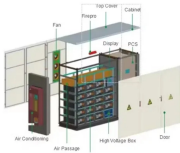

Explore how 5G base stations are built—from site planning and cabinet installation to power systems and cooling solutions. Learn the essential components, technologies, and challenges ...