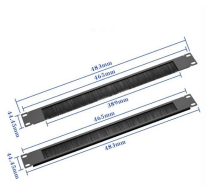

The new AFL OPM5 is a full-featured, handheld optical power meter designed for measuring optical power in premise, Telco, or broadband networks and for performing insertion loss measurements on ...