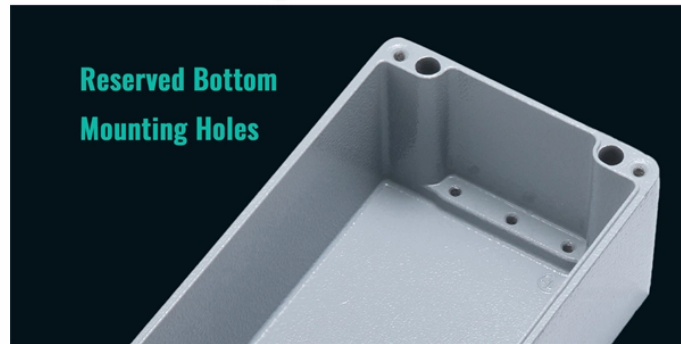

## Railway Composite Cable Tray

IP65 / IP67 Sealing Design

Reserved Bottom  
Mounting Holes

## Railway Composite Cable Tray

Made from the highest quality pultruded materials, our Fiber Reinforced Polymer (FRP) cable tray is extremely durable and resistant to chemical attack, with a proven record of performance in the most ...