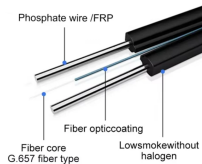

Geist PDU Rack Mount Power Strips are built to order and ship within 6-8 weeks. Click below to order, or call 1-800-590-8610. Geist 50A power distribution units (PDU) are rated for 208V - 250V and are ...