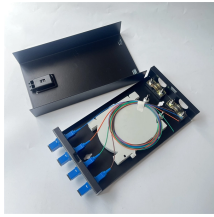

Rack Fiber Optic and Switch Connections

Rack Fiber Optic and Switch Connections

Lfiber's rackmount fiber optic switch functions by selectively switching a light signal delivered through an optical fiber or an integrated optical circuit to another. In essence, the switch is the control for ...

No optical to electrical conversion between the fiber connections, no mirrors or substrates, and no power required, resulting in a Failsafe Network Switch. Extremely low loss, low back reflection, and infinite ...

ToR architecture generally places a network fiber switch in every rack to connect easily with every other device in the rack. The in-rack network switch, in turn, connects to aggregation ...

Choose from our comprehensive range of 1x2, 1x4, 1x8, 1x12, 1x16, 1x24, 1x32, 1x64, and 1x128 fiber optical switches, to experience the reliability and efficiency of GLSUN rack-mounted fiber optic ...

Often, fiber enters the structure to a centralized rack or data room where it is connected to a modem. The modem connects to a network switch which connects each remote point (rooms, floors, ...

This guide explains how to properly install and organize fiber networking equipment inside a rack mount enclosure, covering engineering principles such as backplane architecture, ...