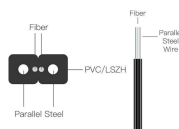

This guide teaches you to think like an engineer, with a six-step method for efficiently troubleshooting short circuits, overloads, and other common electrical problems.

Optical fault finders such as Fluke Networks' Fiber QuickMap quickly and efficiently measure length and identify high loss events and breaks on multimode up to 1,500 meters (4,921 feet).

Pigtail connections are an effective method for safely linking multiple circuit wires to a single electrical device, such as an outlet receptacle or a light fixture. Instead of overloading a single ...

Confused about fiber optic pigtails—which connector type, which polish, fusion or mechanical splice? Our guide covers LC vs SC, APC vs UPC, splicing methods, and real-world use ...

Essential guide for homeowners to fix hazardous aluminum wiring connections and ensure electrical safety using a proven method.

Through this guide, we've shown how pigtail methods create durable bridges between multiple conductors and terminals. These short connectors protect your circuit by isolating faults, ensuring ...

Fiber pigtail failures can lead to unexpected signal loss, link instability, and repeated maintenance. Understanding how to identify early warning signs can help reduce downtime and ...