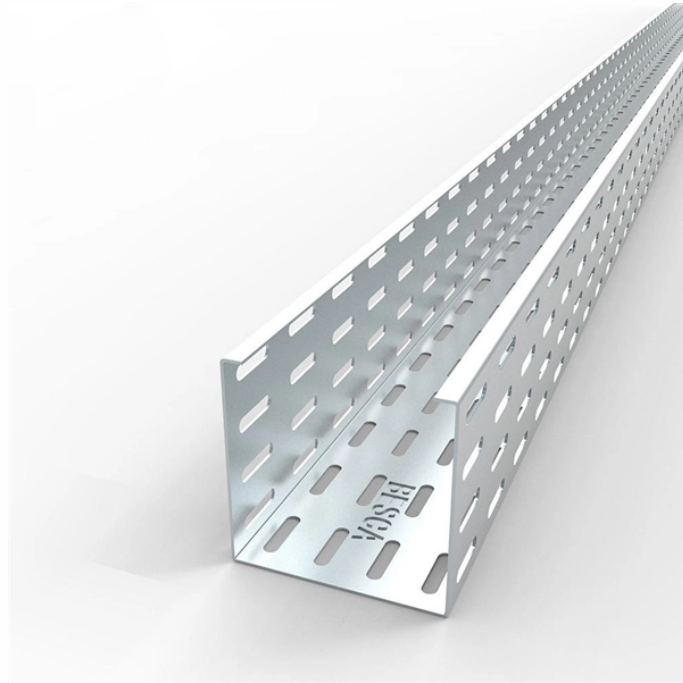

## Purchase of copper busbars for distribution boxes

Find reliable copper bus bars for electrical connectivity and power distribution. Choose from various sizes, materials, and configurations to suit your needs.

Our busbar are not simply "off the shelf" stock that may (or may not) fit the job, but if needed can be custom designed and built to your exact ...

Our most conductive metal for electrical applications—all with material certificates for traceability. Choose from our selection of copper bus bars, including over 650 products in a wide range of styles ...

Copper busbars and distributors make power connections within an electrical panel. Flexible conductors connect busbars and components; rigid conductors between primary and secondary busbars.

RHI is a leading supplier of high-quality copper busbars, designed for efficient electrical distribution in various industrial applications. Our copper busbars provide excellent conductivity and durability for ...

Our expertise lies in creating custom copper busbars that precisely match your power transmission and distribution needs. Whether you require intricate shapes, specific plating, or specialized ...

Storm Power custom manufactures bus bars for high-conductivity electrical power applications. Our bus bar is engineered to carry electrical power within cabinets and in external distribution assemblies.