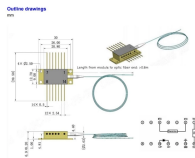

Professional also means having the qualities of skilled and educated people, such as effectiveness and seriousness of manner:

The meaning of PROFESSIONAL is of, relating to, or characteristic of a profession. How to use professional in a sentence.