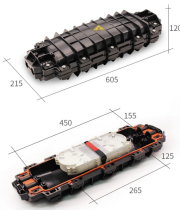

Prices of Power Setters and Distribution Boxes

Prices of Power Setters and Distribution Boxes

6503GTL Mini Power Box 6503GTL, Inlet 30A 250V, 4 Outlet 20A L5-20R Twist Lock CEP 6503GTL Temporary Power Distribution Box / Mini Portable Power Center. Inlet: 30A 240V L14-30P Plug with ...

Browse power distribution boxes with circuit breaker protection and multiple outlet configurations. Shop durable solutions for construction and emergency use.

1 KVA Portable Power Distribution Spiderbox - 230V to 24V 1-Phase - (2) 332R6W Outlets, 10" 12/3 SOOW Cord w/ 316P6W Plug, Powder Coated Steel, NEMA 3R \$12495.08