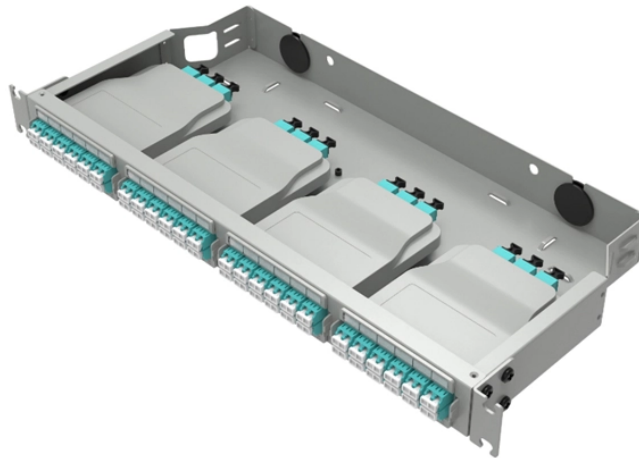

Price of cable trays with downward bends

Price of cable trays with downward bends

Cable Tray Price List - Free download as PDF File (.pdf) or read online for free.

When it comes to 12 in Cable Ladder Trays, you can count on Grainger. Supplies and solutions for every industry, plus easy ordering, fast delivery and 24/7 customer support.

These fittings help in maintaining support of the cable tray system. Shop Graybar's collection of cable tray and fittings to find exactly what works for your job.

Cable Tray Junction Kit, 90 Degree, Carbon Steel Cable Tray Fitting, 90° Junction Kit. Material: Carbon Steel. Finish: Electroplated Zinc. Includes: (1) Hardware for (1) Tee (2) 90° Bends.

DURABLE AND STURDY: The cable management trays were described as robust and solid, capable of securely holding various cables and equipment without bending or losing adhesion over time. ...

The cable tray price list are for hot dip galvanized ladder type cable tray. The price is based on standard length of the cable tray which is 2.4 meters.

Cable trays and baskets are designed to help support and route cable bundles in an organized manner along ceilings or walls. Shop for cable tray systems now.

From heavy power cable pathways on oil drilling platforms to data center cabling, explore Cablofil® Wire Mesh Cable Tray that's strong yet easy to install.