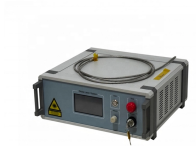

These cables are used for underground installation in non-metallic, concrete encased duct bank or pendant trapeze struts and supported by insulating clamps in substations. Suitable for use in wet and ...