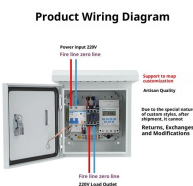

Pricing Nauru Utilities provides power, water and sanitation services at a fare price, with tariffs and fees tailored to suit every budget. Their competitive and reliable services ensure your home or business ...