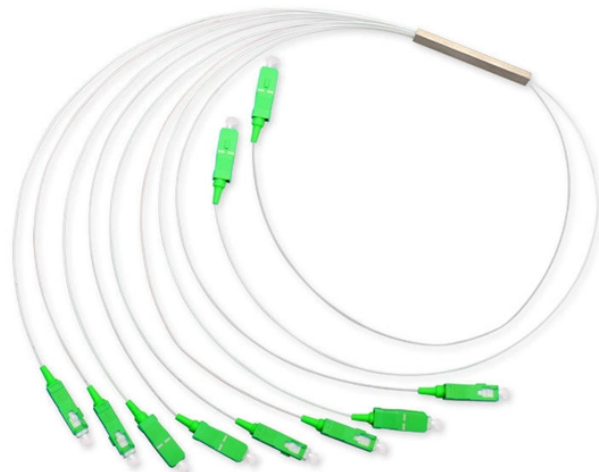

## Price of Miniature Fiber Optic Junction Boxes

Discover fiber optic junction box prices with IP65 waterproof ratings, ABS/PC materials, and FTTH applications. Compare competitive quotes.

Reasonable price Ftth Mini Fiber Optic Terminal Box - ADSS Optical Cable Joint Box/Splice Closure/Joint Closure - GL Technology

Find your fiber optic junction box easily amongst the 67 products from the leading brands (HUBER+SUHNER, BOPLA, METZ CONNECT, ...) on DirectIndustry, the industry specialist for your ...

Explore the details, specifications and video of our Mini Dome Type Waterproof Fiber Optical Joint Closure Splice Box, and order high-quality Mini Dome Type Waterproof Fiber Optical Joint Closure ...

The size of the underground vault depends on several issues that range from current requirements to future proofing the fiber network. Typically you have one or more (HDPE) innerducts ranging in size ...

Explore the details, specifications and video of our Mini Dome Type Waterproof Fiber Optical Joint Closure Splice Box, and order high-quality Mini Dome Type ...

TeH MINI, the next-generation indoor wall-mounted Fiber Optic Box. Its unique compact design and factory connectorized options help reduce assembly time and installation costs by up to 50%.