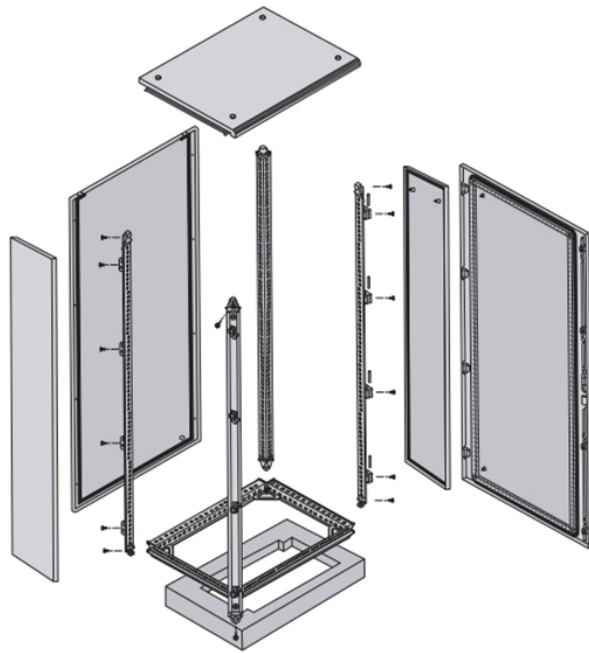

Price of Large-Span Trough Cable Trays

Price of Large-Span Trough Cable Trays

Cable tray systems range from simple to highly customized, so it's a good idea to know what your application requires before you start shopping. Choose from basket style, snake trays, and solid or ...

When it comes to 24 in Cable Ladder Trays, you can count on Grainger. Supplies and solutions for every industry, plus easy ordering, fast delivery and 24/7 customer support.

Find various specifications of Trough Cable Tray at Shielden, we can provide you with better quality and best price!

There are a few types of cable trays including: solid-bottom trays, cable channel or trough trays, ventilated trays and ladder trays. There are a large number of cable tray fittings that are made ...

Choose from our selection of cable trays, including over 850 products in a wide range of styles and sizes. Same and Next Day Delivery.

Types of Large-Span Cable Trays Cable trays are essential components in modern industrial, commercial, and infrastructure applications. They provide robust support for insulated electrical ...

WBT Performance Cable Tray, Shaped 4"X8"X118", Pregalvanized. Provides optimal support for high-performance data cable, up to and including fiber optic, Cat 5e, Cat 6, Cat 6A, and Cat 7. UL ...