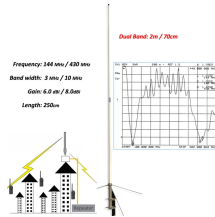

CEP # 6506-GU Temporary Power Distribution Box, GFCI. 50 AMP 250V INLET. OUTLETS: 1-50A 125/250V, 1- 30A 250V L6-30R, 6- 20A 125V GFCI, 5- 20R Straight Blade. Price/Each. Peace of Mind!