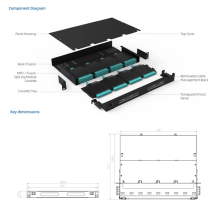

Fiber Optic Distribution Box, 12 Port Wall Mount Enclosure with 12 SC APC Adapters, Singlemode, FTTH, IP65 Waterproof Outdoor/Indoor Use - 9.45" x 8.66" x 2.56"

It acts as a distribution point for fiber-optic cables in a central office, data center, or other communication facilities. ODFs typically consist of a frame or cabinet with a series of panels, adapters, and splice ...

NEATEL's distribution box terminates outside optical cables with up to 12 fibers; it allocates 12 adapters for connecting with max 12 drop cable pigtails, it is also suitable for using with mini splitters.

Product Description The 12 Port Fiber Distribution Box can connect up to 2 optical cables, providing space for distributors and 12 fuses. It is equipped with 12 SC adapters and can work in outdoor ...

Product Description The 12 Port Fiber Distribution Box can connect up to 2 optical ...

The 12 cores plastic fiber optic distribution box provides a protected connection point for the feeder cable and drop cable in FTTH and FTTx networks. It integrates optical fibre splicing, splitting, distribution, ...